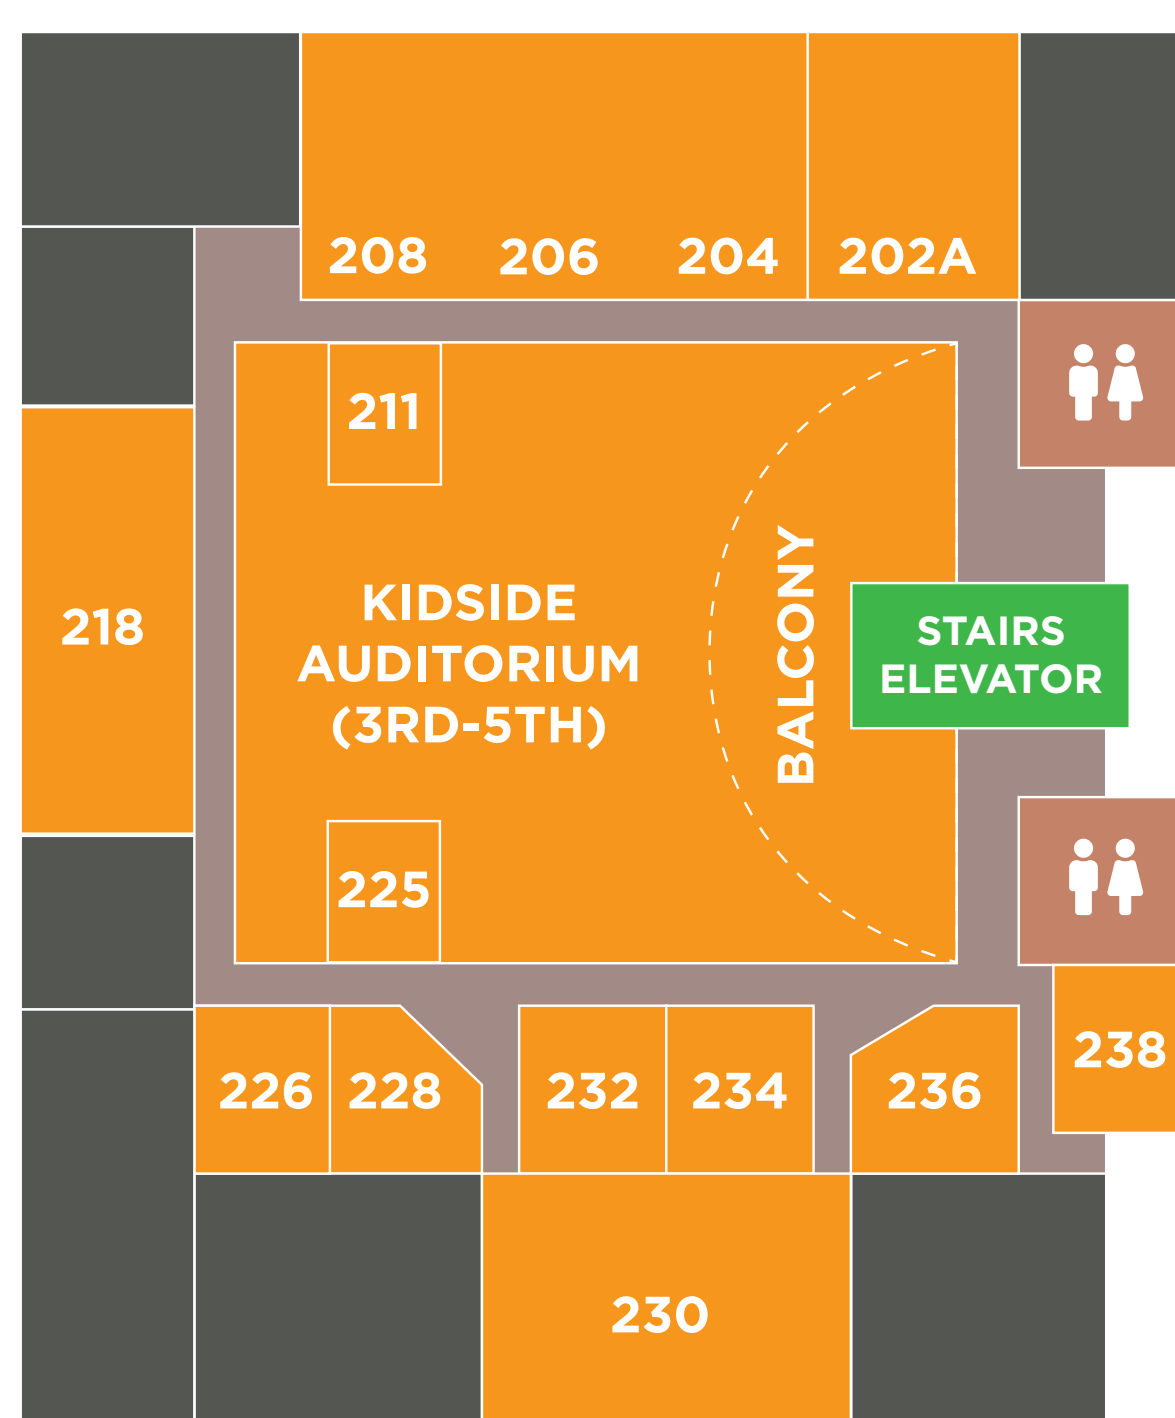

WELCOME TO NORTHSIDE

SECOND FLOOR KIDSIDE EARLY ELEMENTARY AREA (PRE-K TO 2ND)

Whether you have visited Northside a few times already or are just checking us out for the first time, we are glad that you found us! Our hope is that we can make your experience as easy and comfortable as possible and help Northside feel like home.

SERVICES

Saturdays 5:00 PM &
Sunday 9:30 or 11:30 AM
Enter through "Main Entrance" door and head to the "Main Auditorium". Learn more at mynorthside.com/welcome

GENERAL OFFICE HOURS

Monday-Thursday 8 AM to 5 PM
Friday 8 AM to 12 PM
Enter through Door 1 & go to the Front Desk office Phone 812.945.8704