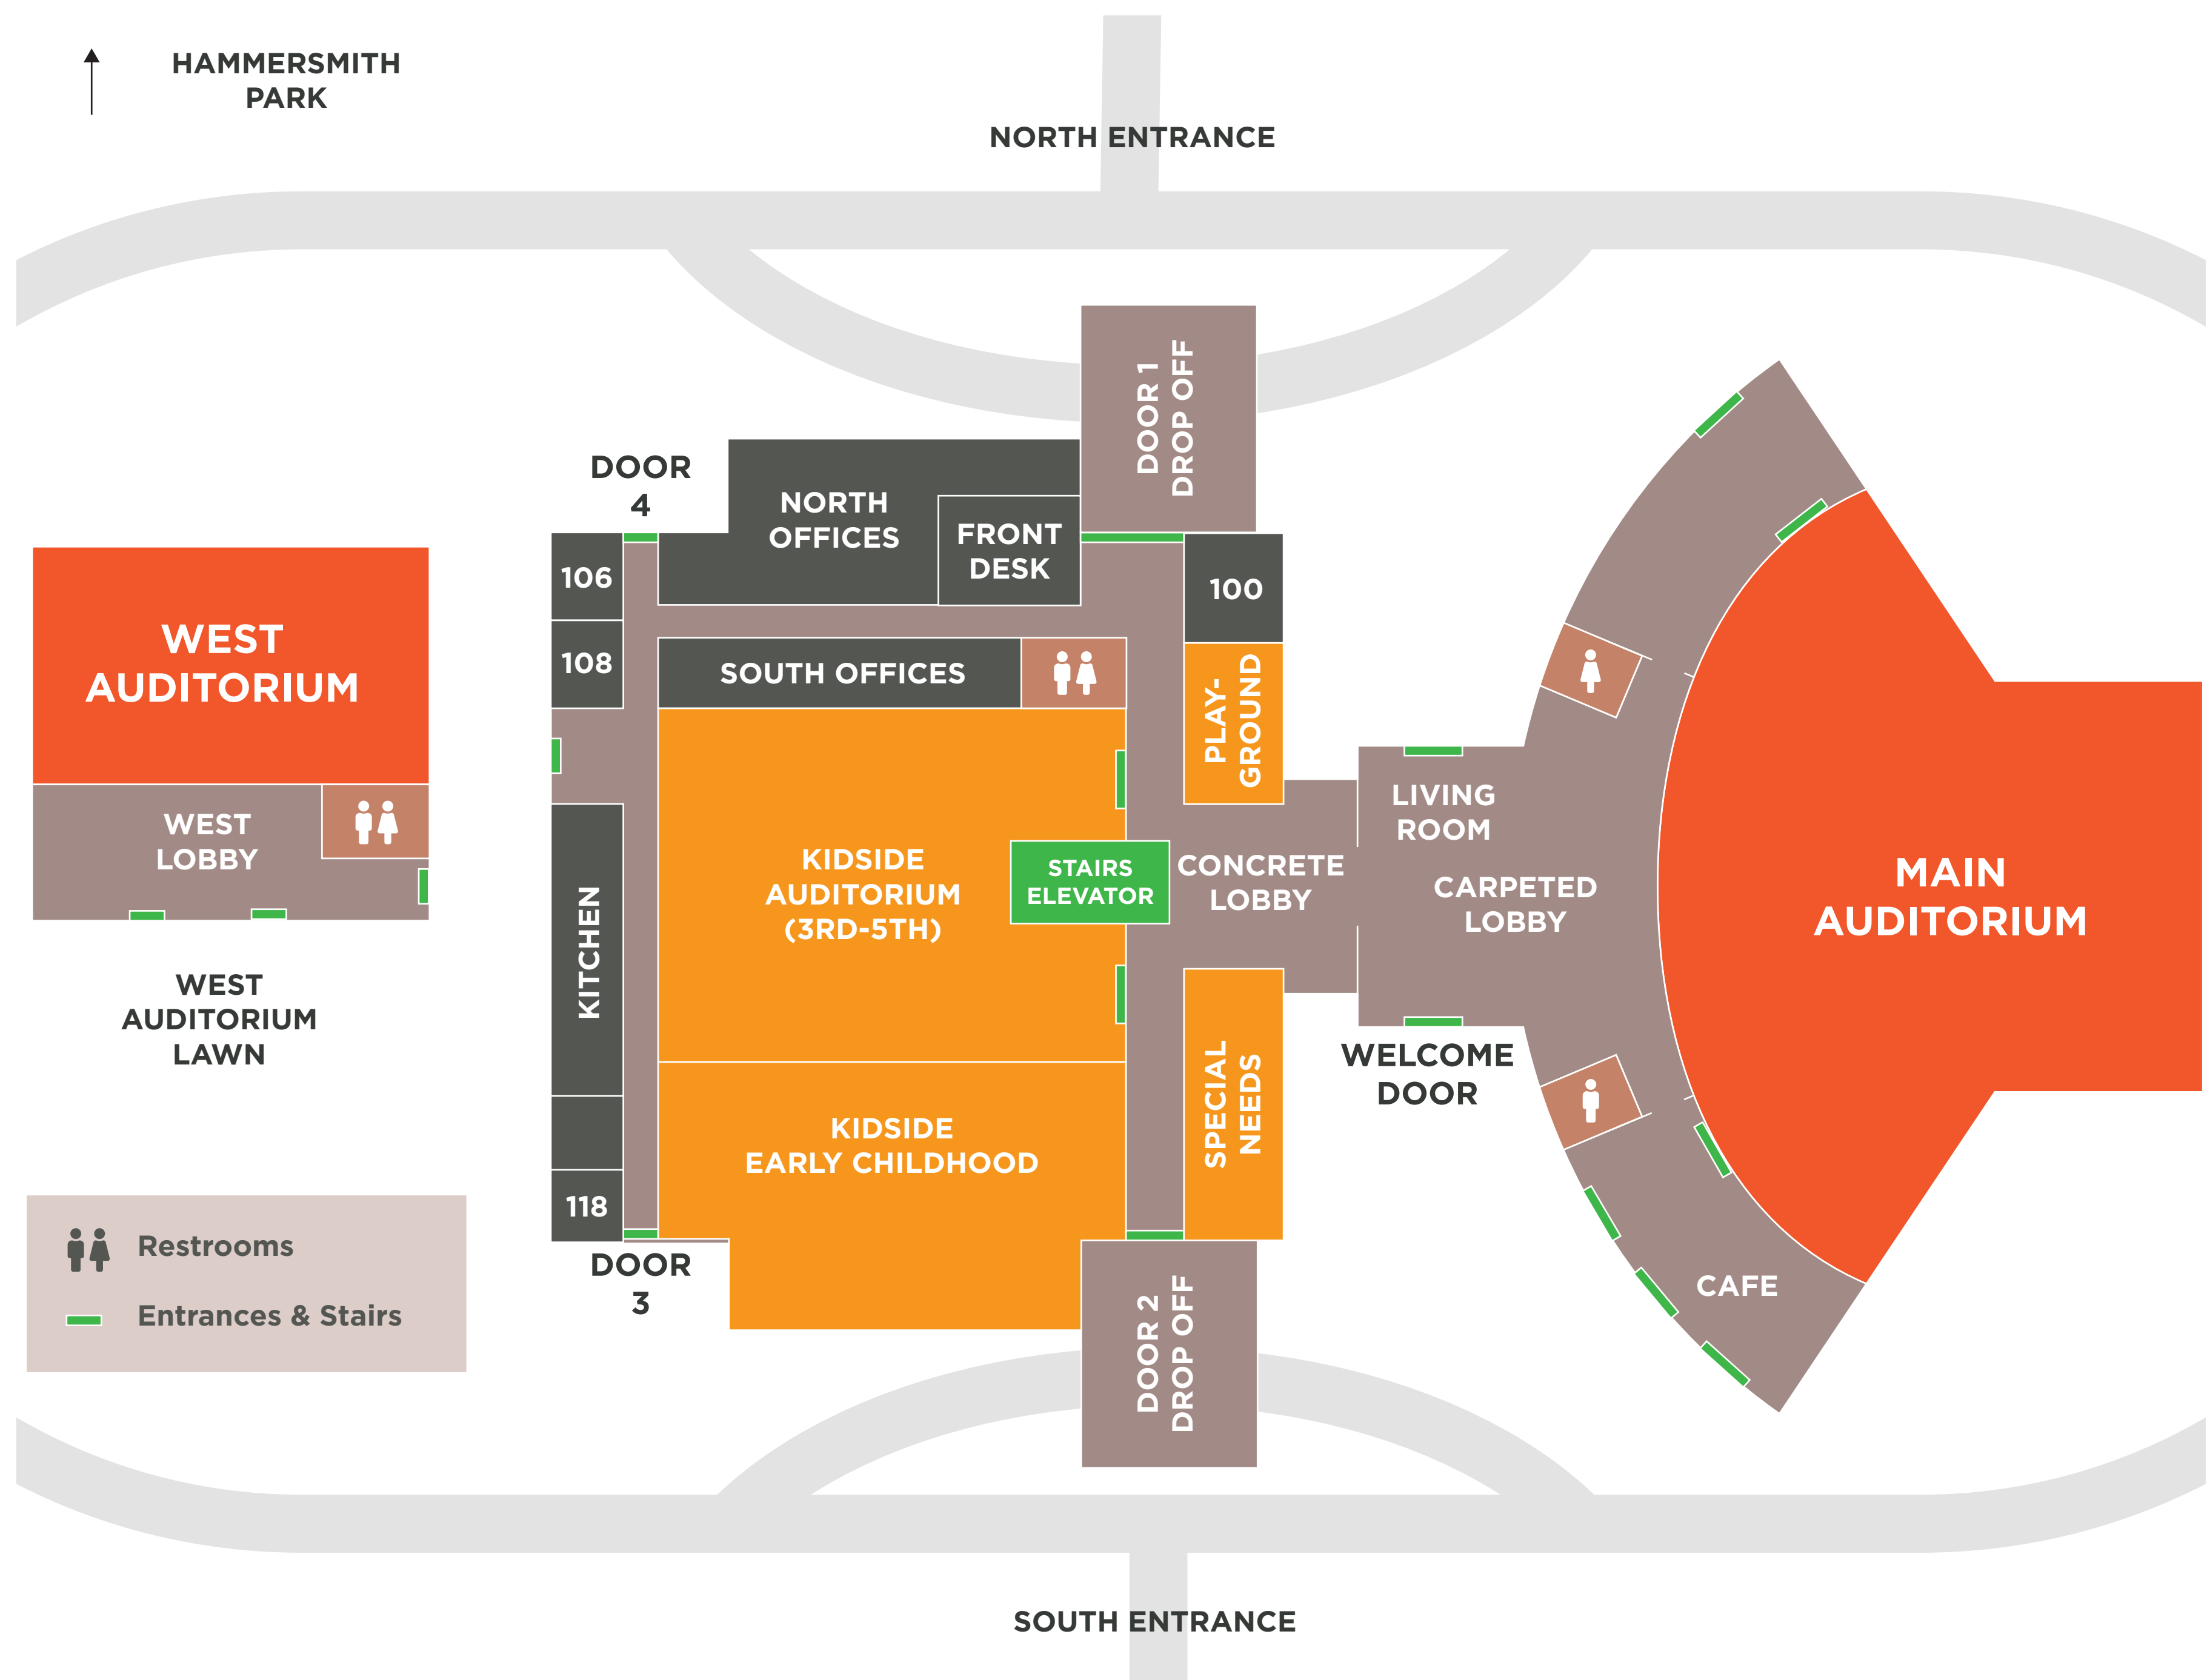

WELCOME TO NORTHSIDE

SECOND FLOOR KIDSIDE EARLY ELEMENTARY AREA (PRE-K TO 2ND)

Whether you have visited Northside a few times already or are just checking us out for the first time, we are glad that you found us! Our hope is that we can make your experience as easy and comfortable as possible and help Northside feel like home.

SERVICES

Saturdays 5:00 PM &
Sunday 9:30 or 11:30 AM
Enter through "Main Entrance" door and head to the "Main Auditorium". Learn more at mynorthside.com/welcome

GENERAL OFFICE HOURS

Monday-Thursday 8 AM to 5 PM
Friday 8 AM to 12 PM
Enter through Door 1 & go to the Front Desk office Phone 812.945.8704