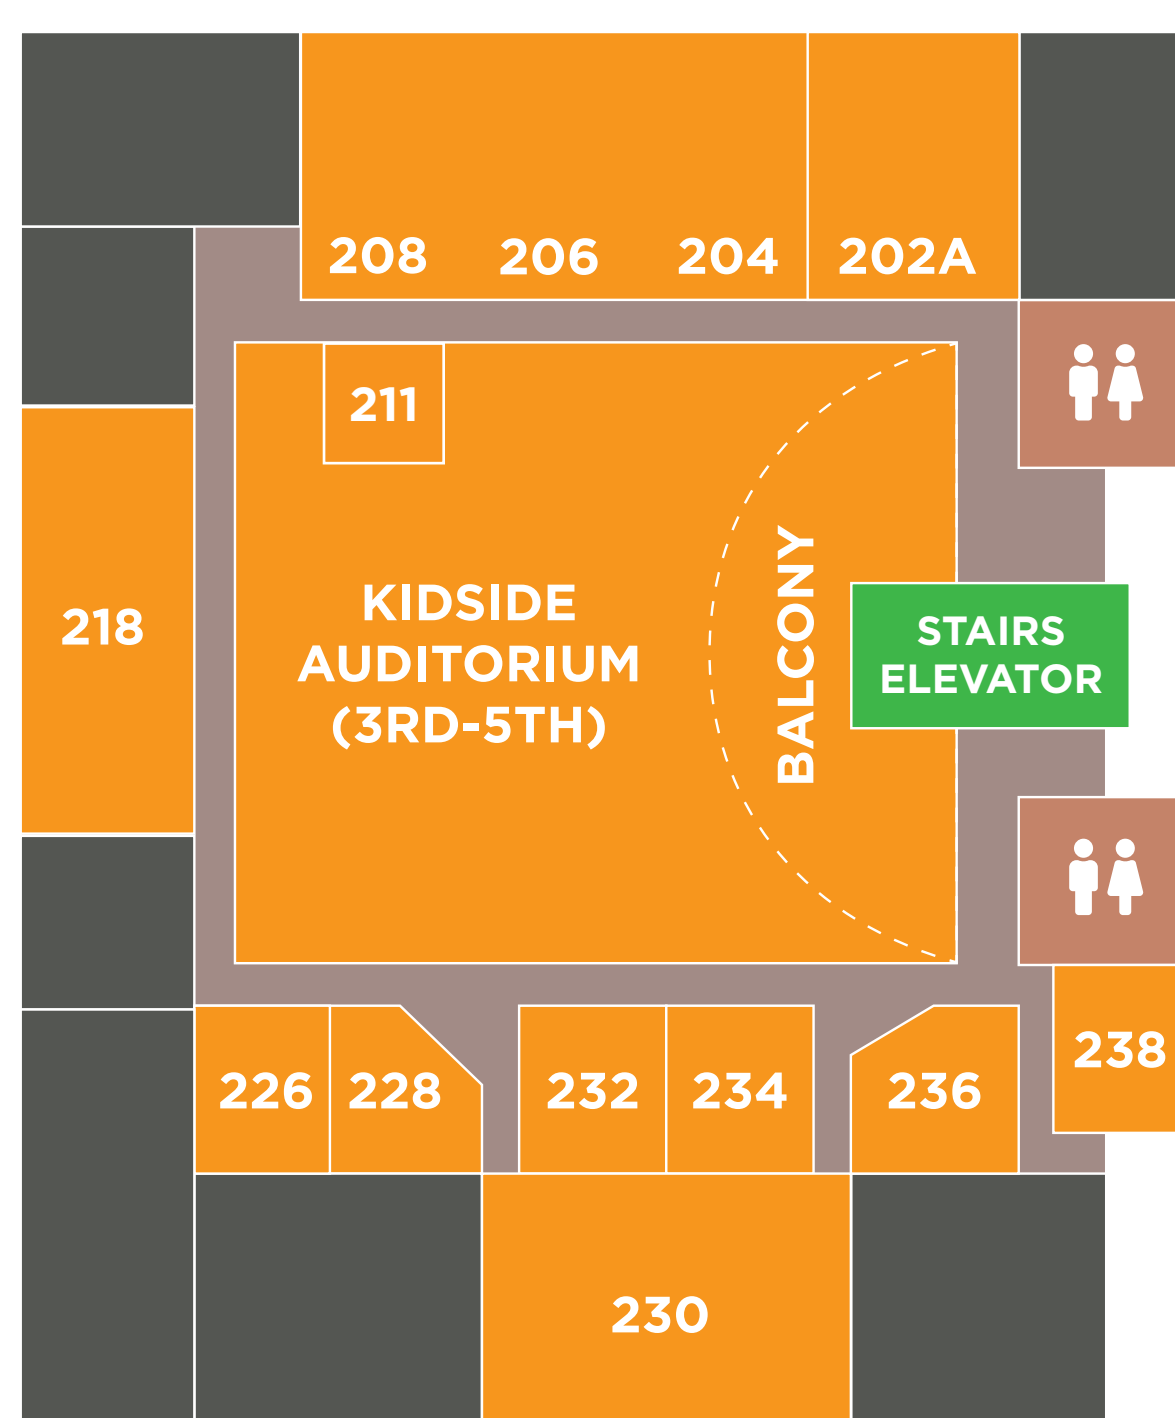

## SECOND FLOOR KIDSIDE EARLY ELEMENTARY AREA (PRE-K TO 2ND)

Whether you have visited Northside a few times already or are just checking us out for the first time, we are glad that you found us! Our hope is that we can make your experience as easy and comfortable as possible and help Northside feel like home.

### SERVICES

Saturdays 5:00 PM &  
Sunday 9:30 or 11:30 AM  
Enter through "Main Entrance" door and head to the "Main Auditorium". Learn more at [mynorthside.com/welcome](http://mynorthside.com/welcome)