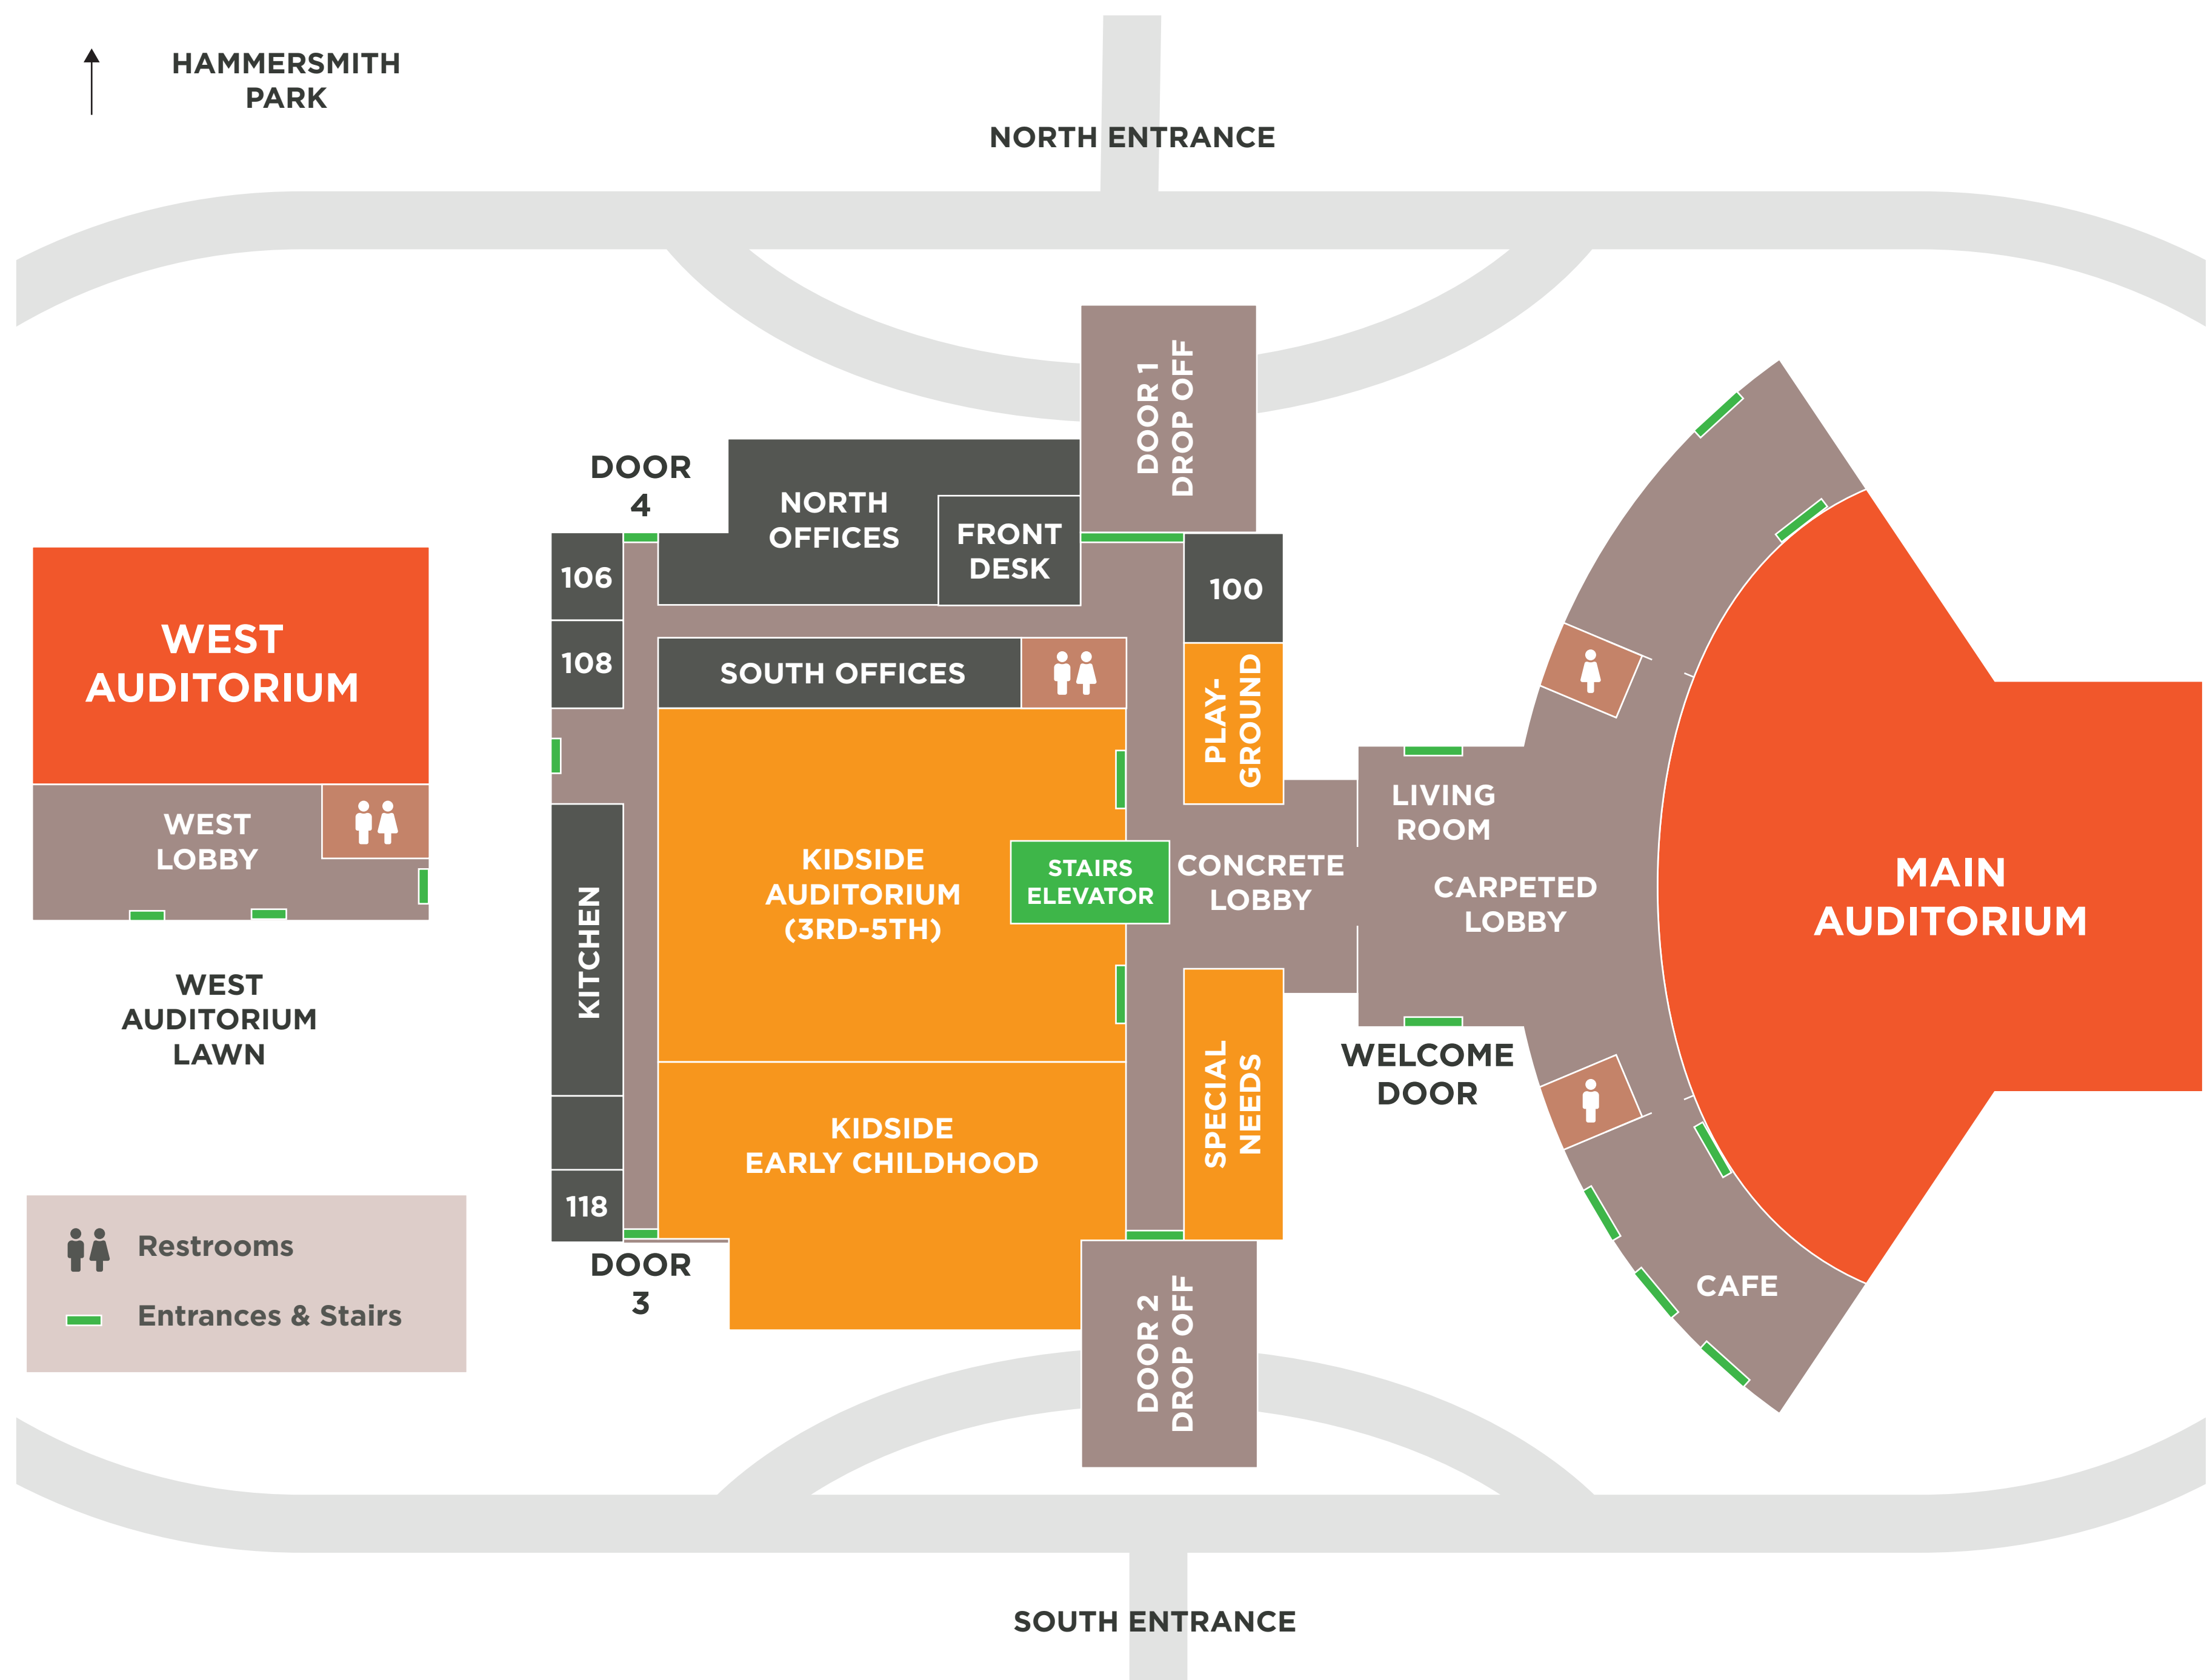

# WELCOME TO NORTHSIDE

## SECOND FLOOR KIDSIDE EARLY ELEMENTARY AREA (PRE-K TO 2ND)

Whether you have visited Northside a few times already or are just checking us out for the first time, we are glad that you found us! Our hope is that we can make your experience as easy and comfortable as possible and help Northside feel like home.

### SERVICES

Saturdays 5:00 PM &  
Sunday 9:30 or 11:30 AM  
Enter through "Main Entrance" door and head to the "Main Auditorium". Learn more at [mynorthside.com/welcome](http://mynorthside.com/welcome)

### GENERAL OFFICE HOURS

Monday-Thursday 8 AM to 5 PM  
Friday 8 AM to 12 PM  
Enter through Door 1 & go to the Front Desk office Phone 812.945.8704